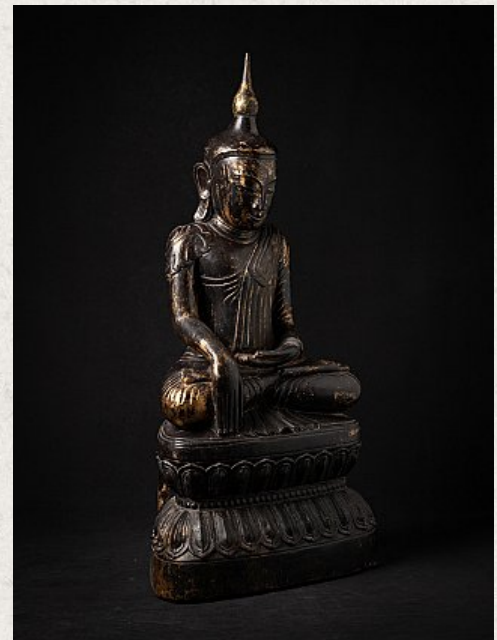

Antique wooden Burmese Shan Buddha statue

- Material : wood
- 88,5 cm high
- 42 cm wide and 28 cm deep
- With traces of 24 krt. gold
- Shan (Tai Yai) style
- Bhumisparsha mudra
- 18th century
- Originating from Burma
- Nr: 3620-12
- Price : 3,950 euro

Asian art

Rielerweg 71-73

7416 ZB Deventer

The Netherlands

www.burmese-art.com

info@burmese-art.com

+31-6-22192241