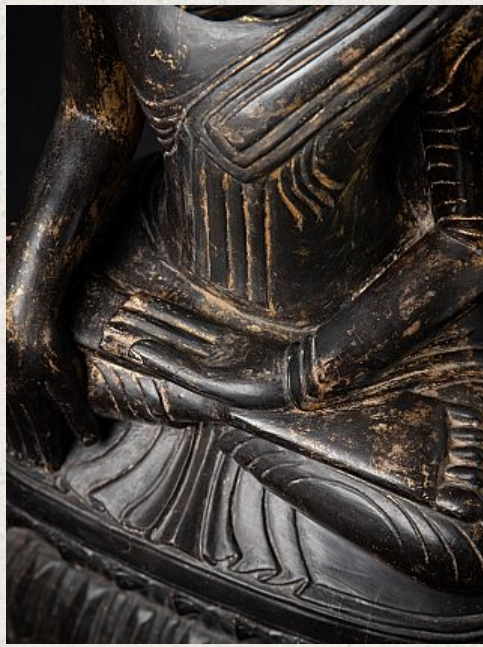

[See on website](#)