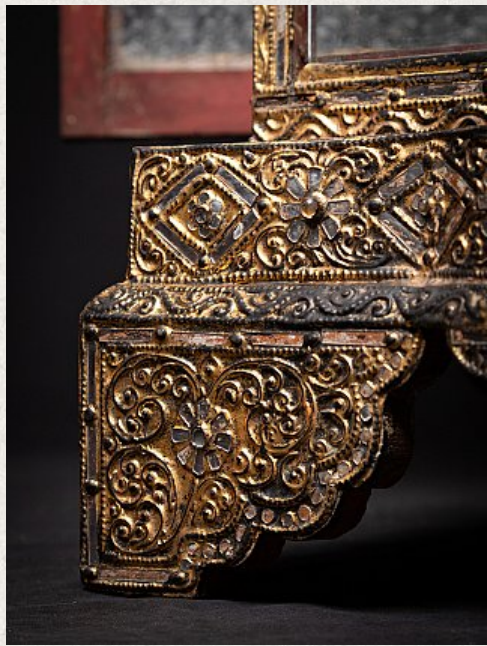

[See on website](#)