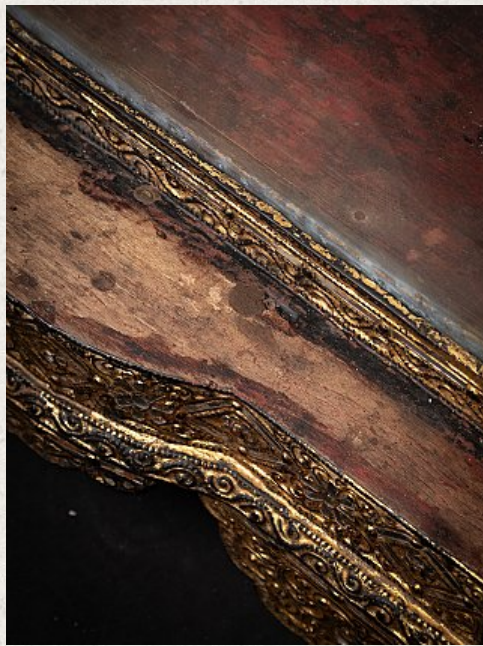

[See on website](#)