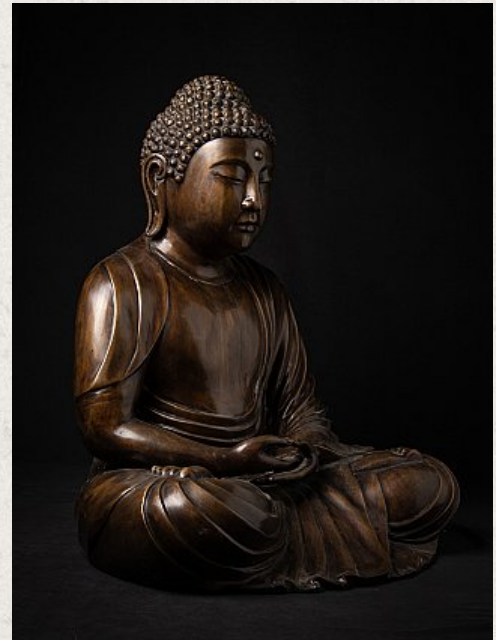

Large bronze Japanese Buddha statue

- Material : bronze
- 87,5 cm high
- 77 cm wide and 62 cm deep
- Dhyana mudra
- Late 20th century
- Bought from a private collection in The Netherlands
- Originating from Japan
- Nr: 3619-5
- Price : 2,000 euro

Asian art

Rielerweg 71-73

7416 ZB Deventer

The Netherlands

www.burmese-art.com

info@burmese-art.com

+31-6-22192241