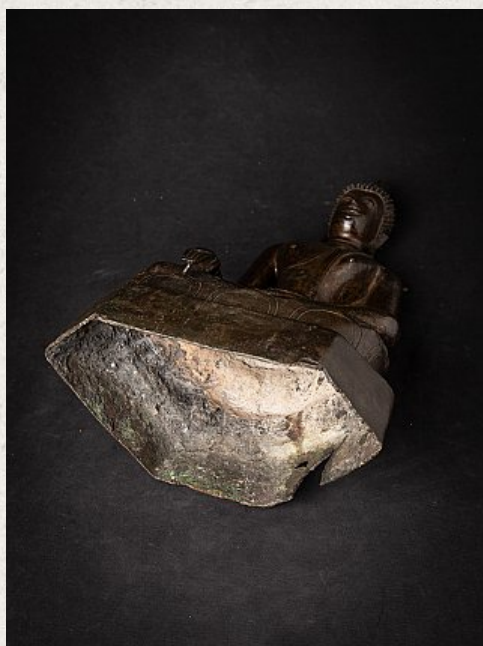

[See on website](#)