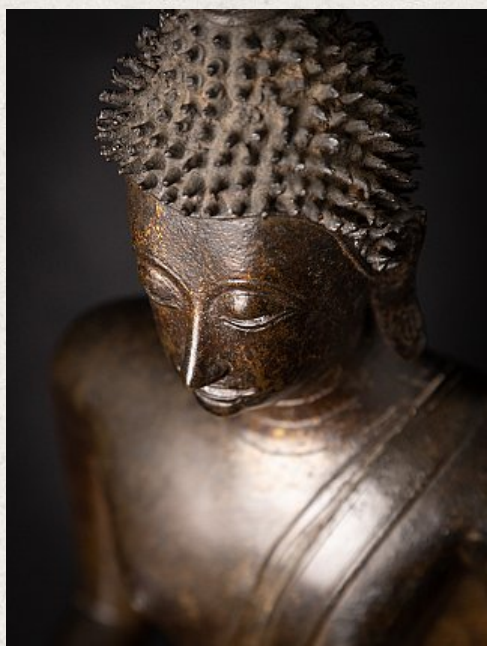

[See on website](#)