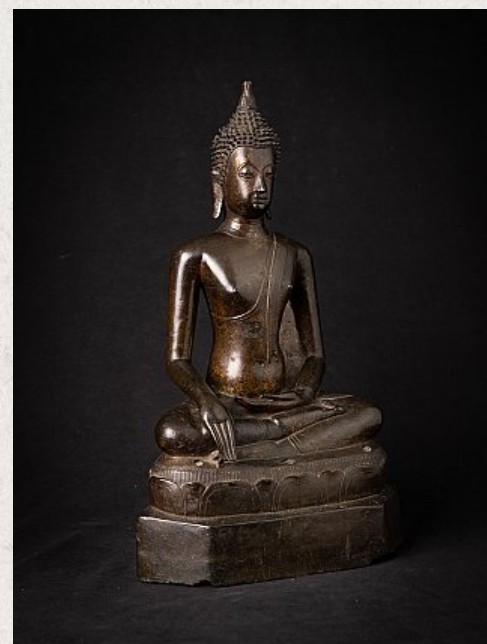

Special bronze Thai Ayutthaya Buddha statue

- Material : bronze
- 42 cm high
- 25,5 cm wide and 15,5 cm deep
- With traces of 24 krt. gilding
- Bhumisparsha mudra
- 16-17th century
- Ayutthaya period
- A very beautiful and rare piece !
- Originating from Thailand
- Nr: 3619-20
- Price : 12,500 euro

Asian art

Rielerweg 71-73

7416 ZB Deventer

The Netherlands

www.burmese-art.com

info@burmese-art.com

+31-6-22192241