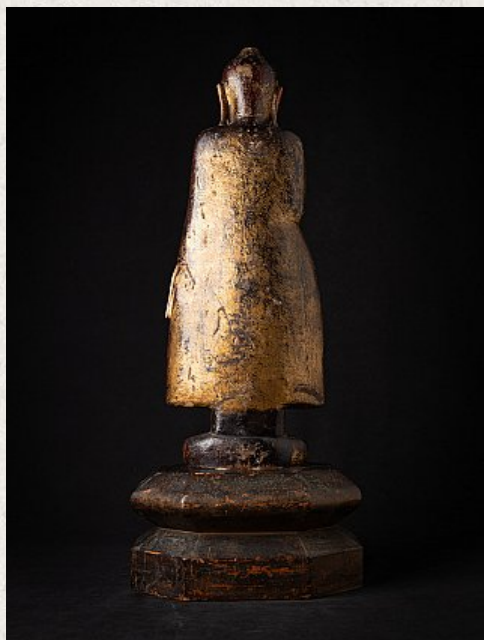

Antique marble Burmese Buddha statue

- Material : marble
- 67,5 cm high
- 28,5 cm wide and 22 cm deep
- With traces of the original lacquer & 24 krt. gilding
- Shan (Tai Yai) style
- 18th century
- The height is measured including the base
- A special Buddha !
- Originating from Burma
- Nr: 3619-11

Asian art

Rielerweg 71-73

7416 ZB Deventer

The Netherlands

www.burmese-art.com

info@burmese-art.com

+31-6-22192241