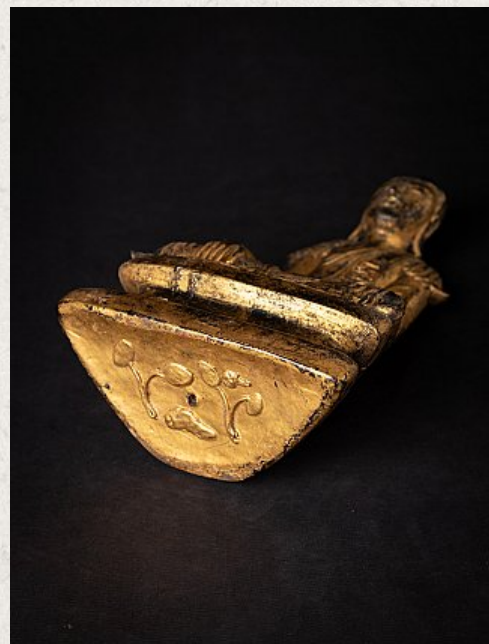

[See on website](#)