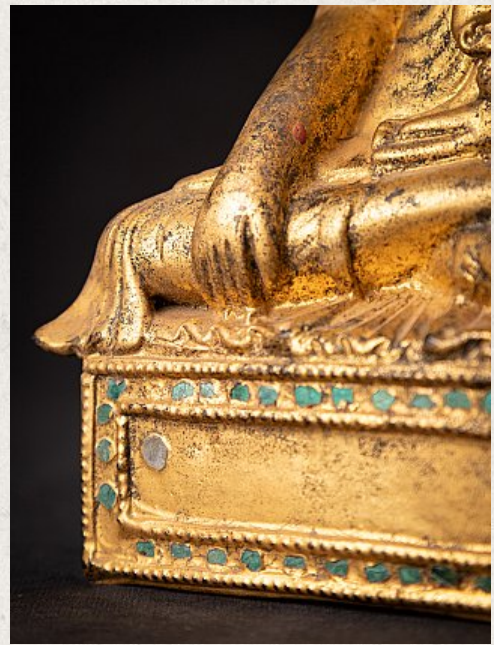

[See on website](#)