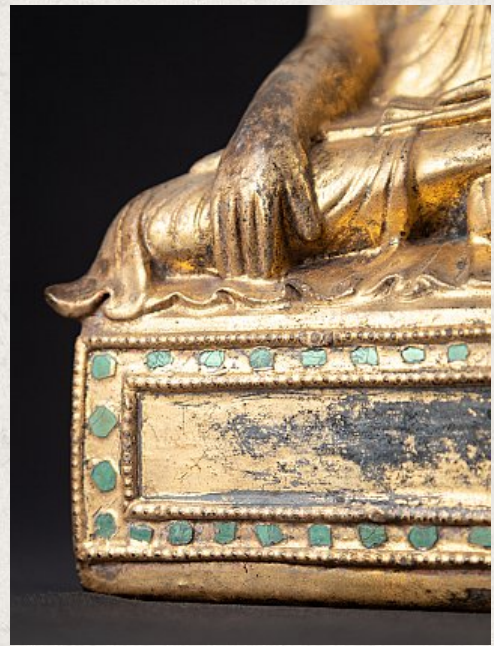

[See on website](#)