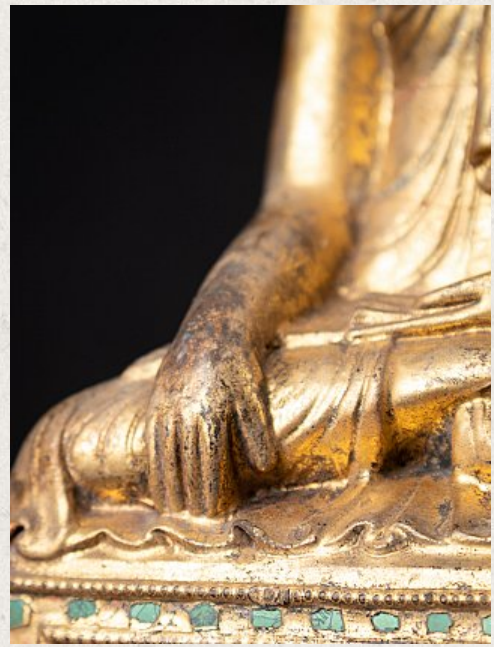

[See on website](#)