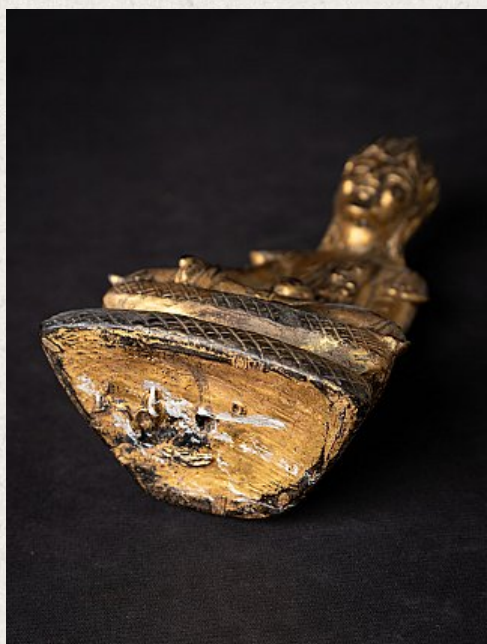

[See on website](#)