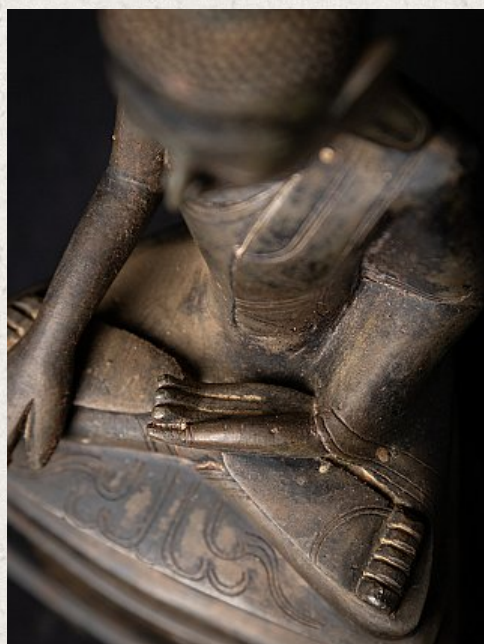

[See on website](#)