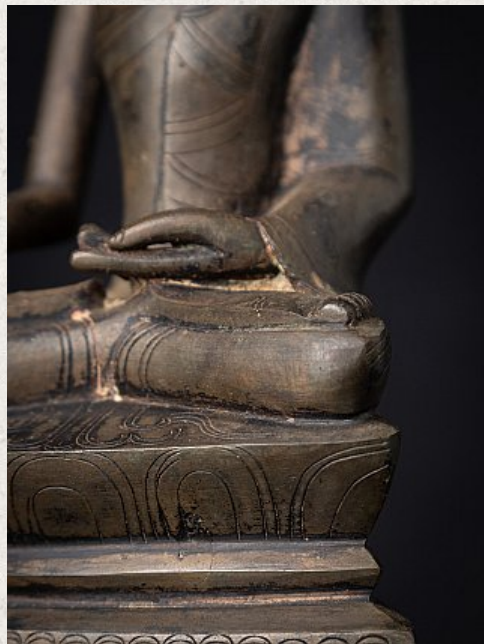

[See on website](#)