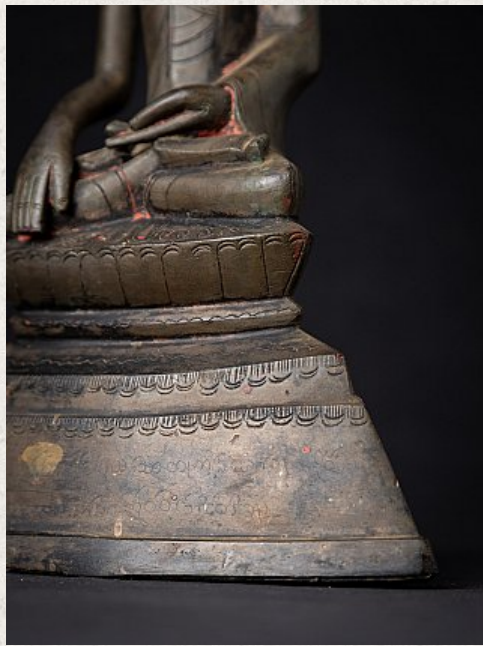

[See on website](#)