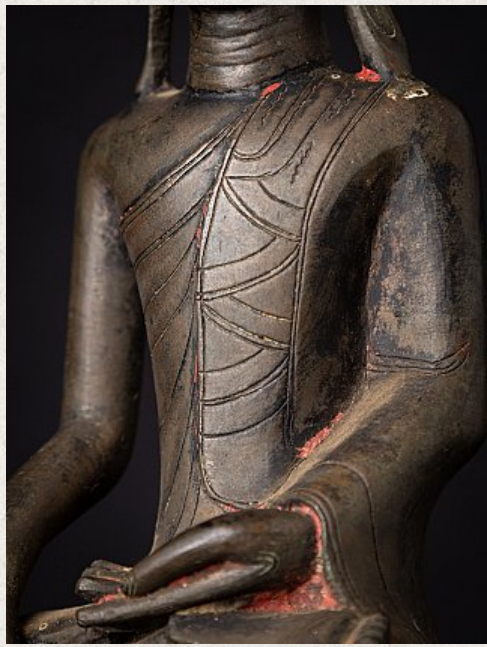

[See on website](#)