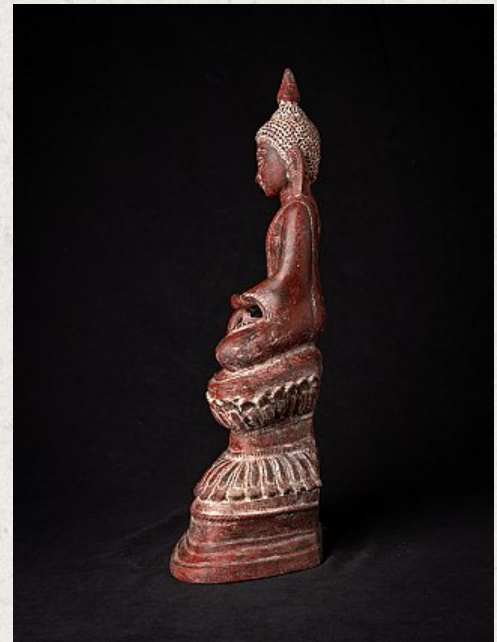

Special antique Burmese Buddha statue

- Material : bronze
- 44,7 cm high
- 24,3 cm wide and 13,2 cm deep
- With original laquer
- Ava style
- Bhumisparsha mudra
- 17th century
- Very special !
- Originating from Burma
- Nr: 3612-2
- Price : 6,000 euro

Asian art

Rielerweg 71-73

7416 ZB Deventer

The Netherlands

www.burmese-art.com

info@burmese-art.com

+31-6-22192241