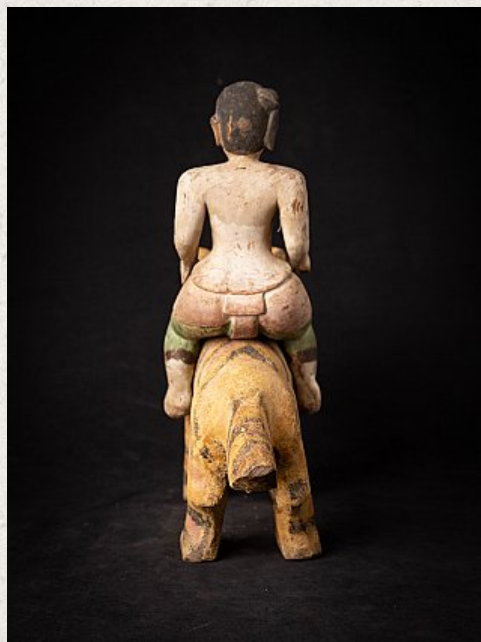

Antique wooden Burmese Nat on Tiger

- Material : wood
- 35 cm high
- 13 cm wide and 43,5 cm deep
- 19th century
- Originating from Burma
- Nr: 3608-7

Asian art

Rielerweg 71-73

7416 ZB Deventer

The Netherlands

www.burmese-art.com

info@burmese-art.com

+31-6-22192241