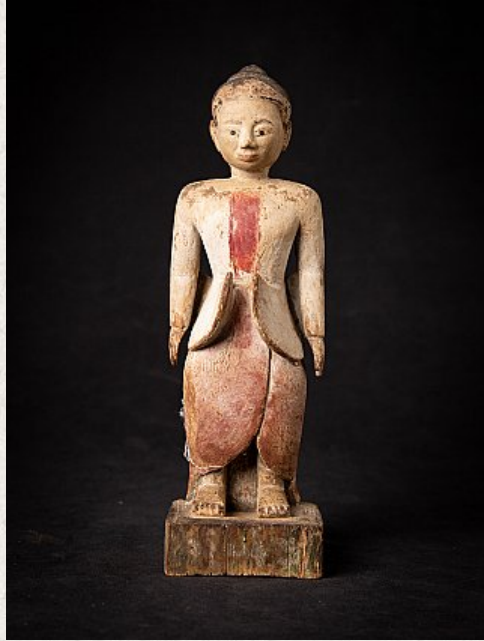

Antique wooden Burmese Nat statue

- Material : wood
- 24,3 cm high
- 7,9 cm wide and 6,5 cm deep
- 19th century
- Originating from Burma
- Nr: 3608-6

Asian art

Rielerweg 71-73

7416 ZB Deventer

The Netherlands

www.burmese-art.com

info@burmese-art.com

+31-6-22192241