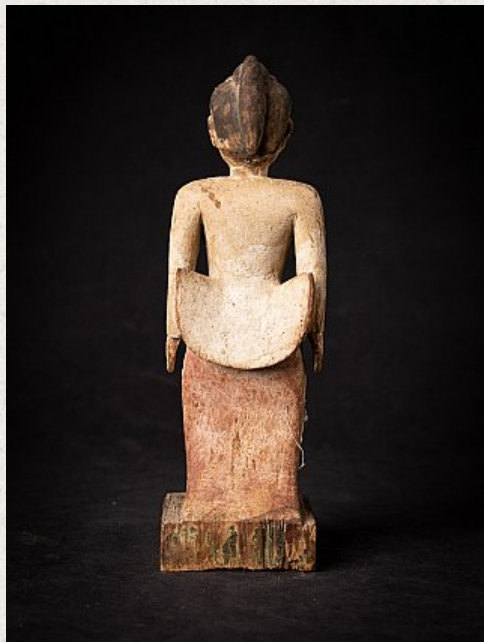

Antique wooden Burmese Nat statue

- Material : wood
- 24,3 cm high
- 7,9 cm wide and 6,5 cm deep
- 19th century
- Originating from Burma
- Nr: 3608-6

Asian art

Rielerweg 71-73

7416 ZB Deventer

The Netherlands

www.burmese-art.com

info@burmese-art.com

+31-6-22192241