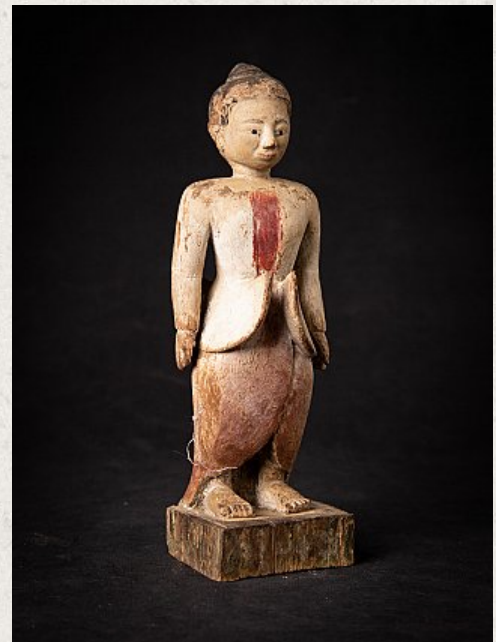

Antique wooden Burmese Nat statue

- Material : wood
- 24,3 cm high
- 7,9 cm wide and 6,5 cm deep
- 19th century
- Originating from Burma
- Nr: 3608-6

Asian art

Rielerweg 71-73

7416 ZB Deventer

The Netherlands

www.burmese-art.com

info@burmese-art.com

+31-6-22192241