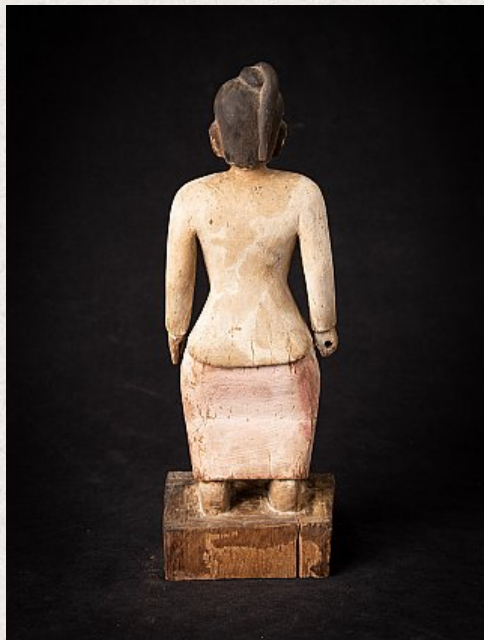

Antique wooden Burmese Nat statue

- Material : wood
- 30,3 cm high
- 10,8 cm wide and 9 cm deep
- 19th century
- Originating from Burma
- Nr: 3608-3

Asian art

Rielerweg 71-73

7416 ZB Deventer

The Netherlands

www.burmese-art.com

info@burmese-art.com

+31-6-22192241