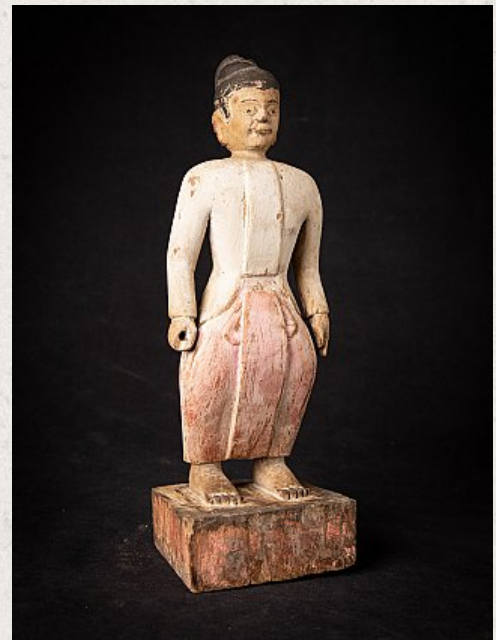

Antique wooden Burmese Nat statue

- Material : wood
- 30,3 cm high
- 10,8 cm wide and 9 cm deep
- 19th century
- Originating from Burma
- Nr: 3608-3

Asian art

Rielerweg 71-73

7416 ZB Deventer

The Netherlands

www.burmese-art.com

info@burmese-art.com

+31-6-22192241