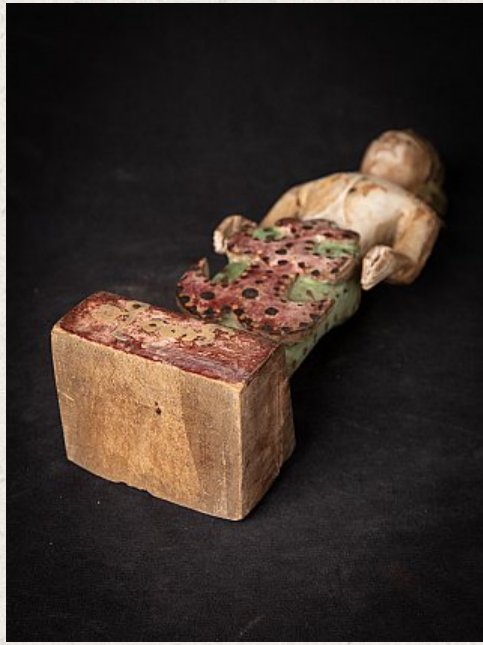

[See on website](#)