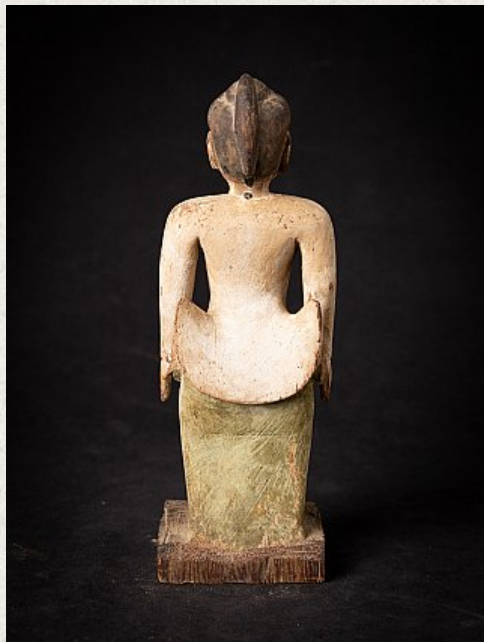

Antique wooden Burmese Nat statue

- Material : wood
- 24,7 cm high
- 8,7 cm wide and 8 cm deep
- 19th century
- Originating from Burma
- Nr: 3608-18

Asian art

Rielerweg 71-73

7416 ZB Deventer

The Netherlands

www.burmese-art.com

info@burmese-art.com

+31-6-22192241