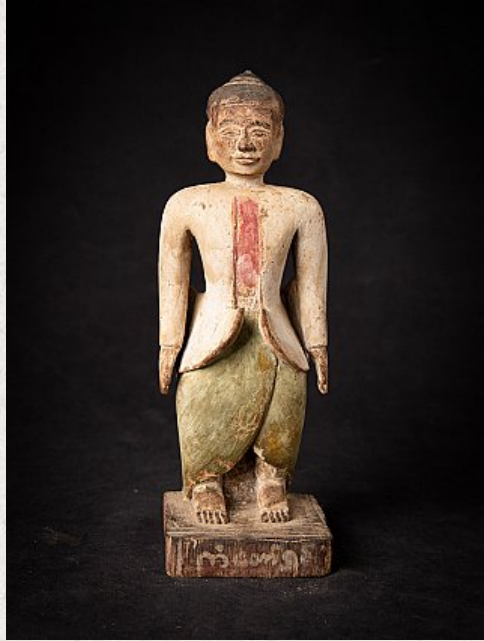

Antique wooden Burmese Nat statue

- Material : wood
- 24,7 cm high
- 8,7 cm wide and 8 cm deep
- 19th century
- Originating from Burma
- Nr: 3608-18

Asian art

Rielerweg 71-73

7416 ZB Deventer

The Netherlands

www.burmese-art.com

info@burmese-art.com

+31-6-22192241