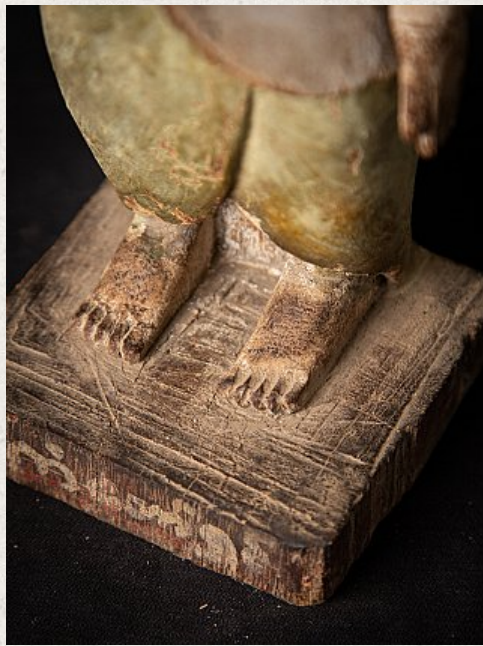

[See on website](#)