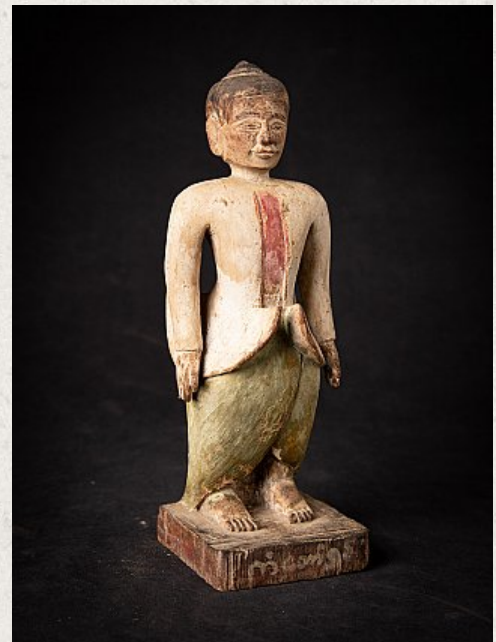

Antique wooden Burmese Nat statue

- Material : wood
- 24,7 cm high
- 8,7 cm wide and 8 cm deep
- 19th century
- Originating from Burma
- Nr: 3608-18

Asian art

Rielerweg 71-73

7416 ZB Deventer

The Netherlands

www.burmese-art.com

info@burmese-art.com

+31-6-22192241