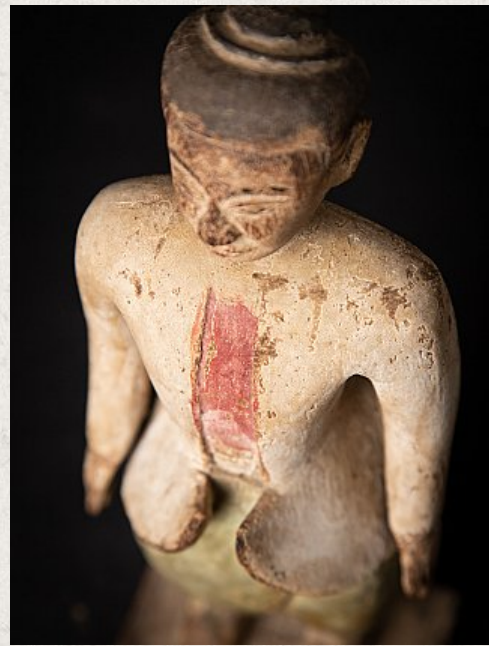

[See on website](#)