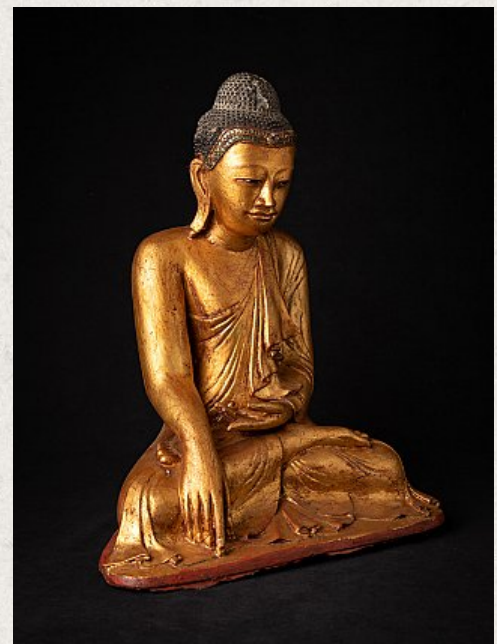

Antique bronze Mandalay Buddha statue

- Material : bronze
- 41,7 cm high
- 34,5 cm wide and 20,4 cm deep
- Regilded with 24 krt. gold in the late 20th century
- Mandalay style
- Bhumisparsha mudra
- 19th century
- With inlayed eyes
- Originating from Burma
- Nr: 3607-4
- Price : 1,450 euro

Asian art

Rielerweg 71-73

7416 ZB Deventer

The Netherlands

www.burmese-art.com

info@burmese-art.com

+31-6-22192241