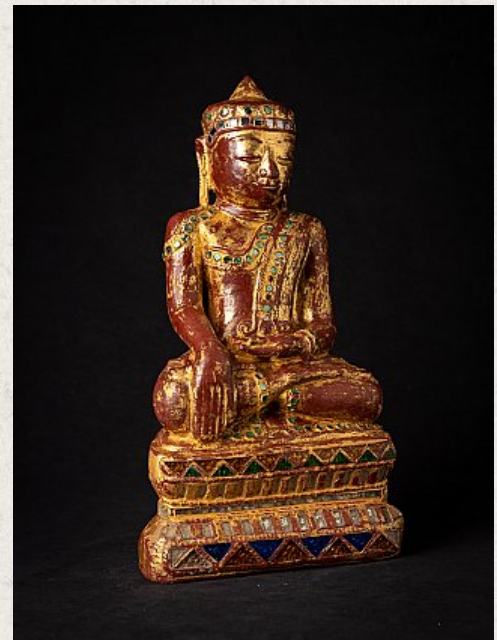

Antique wooden Burmese Buddha statue

- Material : wood
- 35,7 cm high
- 20 cm wide and 12,5 cm deep
- Gilded with 24 krt. gold
- Shan (Tai Yai) style
- Bhumisparsha mudra
- 19th century
- Originating from Burma
- Nr: 3607-3
- Price : 600 euro

Asian art

Rielerweg 71-73

7416 ZB Deventer

The Netherlands

www.burmese-art.com

info@burmese-art.com

+31-6-22192241