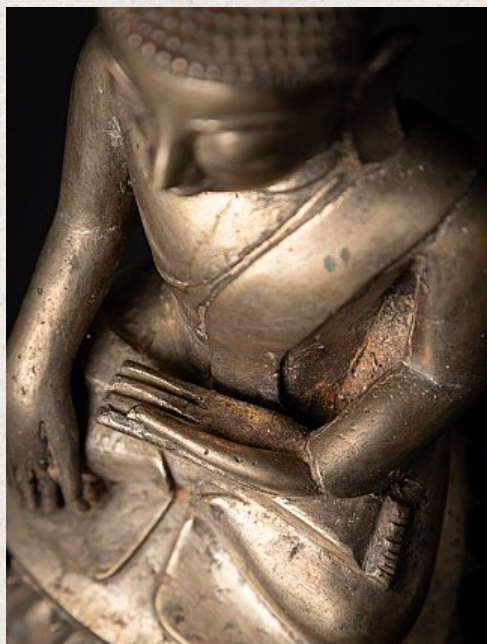

[See on website](#)