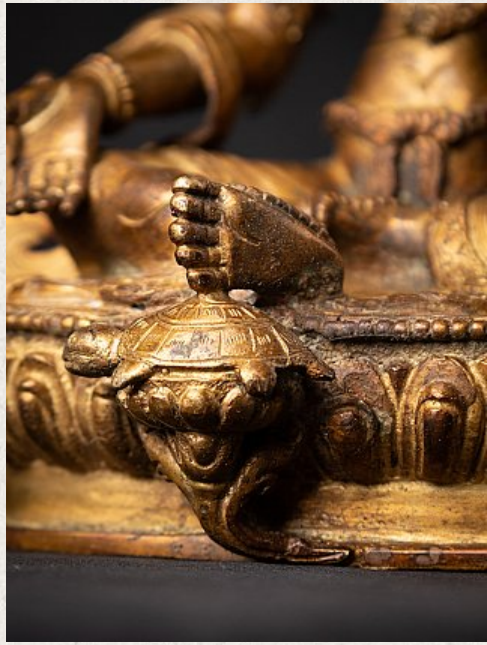

[See on website](#)