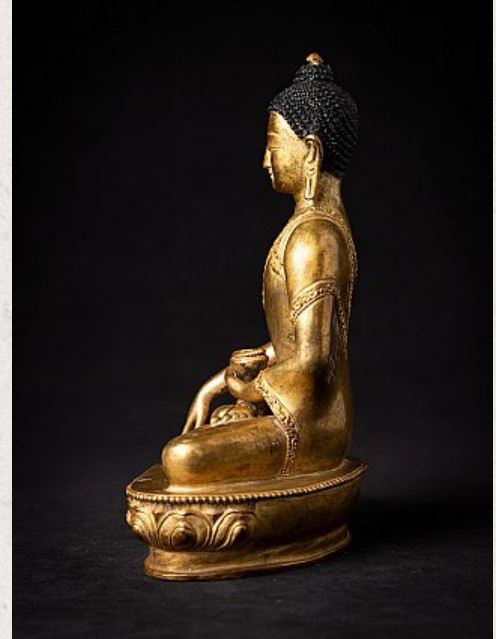

Old bronze Nepali Buddha statue

- Material : bronze
- 21,5 cm high
- 15,7 cm wide and 10 cm deep
- Fire gilded with 24 krt. gold
- Bhumisparsha mudra
- Middle 20th century
- High quality !
- Originating from Nepal
- Nr: 3587-35

Asian art

Rielerweg 71-73

7416 ZB Deventer

The Netherlands

www.burmese-art.com

info@burmese-art.com

+31-6-22192241