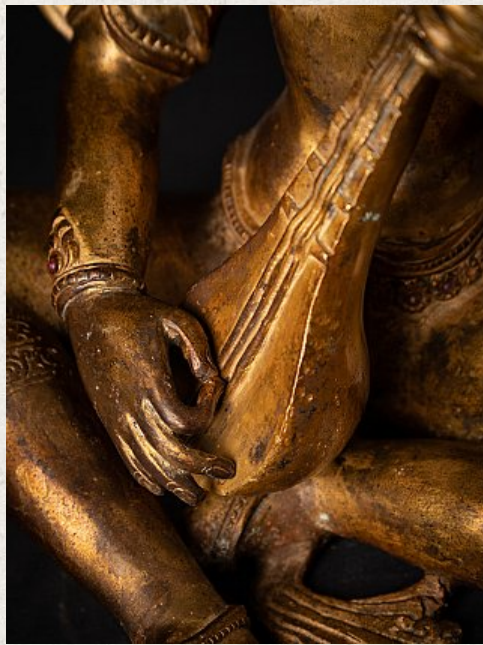

[See on website](#)