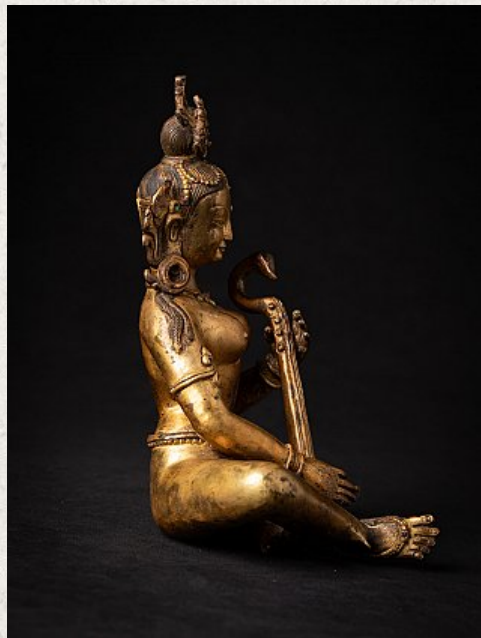

Old bronze Nepali Saraswati statue

- Material : bronze
- 19,5 cm high
- 14,2 cm wide and 11,9 cm deep
- Fire gilded with 24 krt. gold
- Middle 20th century
- With inlaid gem stones
- High quality !
- Originating from Nepal
- Nr: 3586-26

Asian art

Rielerweg 71-73

7416 ZB Deventer

The Netherlands

www.burmese-art.com

info@burmese-art.com

+31-6-22192241