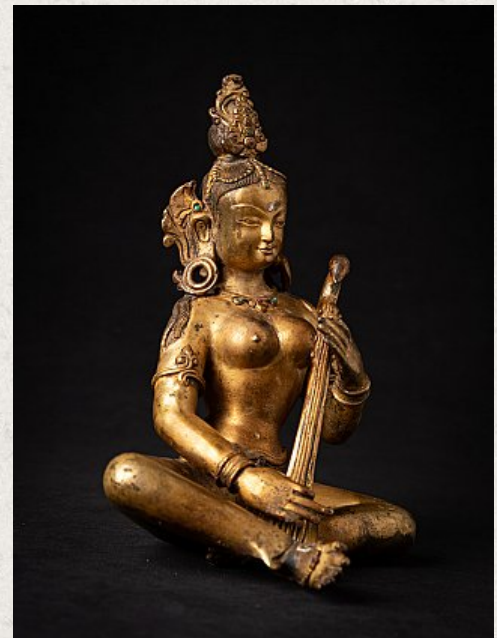

Old bronze Nepali Saraswati statue

- Material : bronze
- 19,5 cm high
- 14,2 cm wide and 11,9 cm deep
- Fire gilded with 24 krt. gold
- Middle 20th century
- With inlaid gem stones
- High quality !
- Originating from Nepal
- Nr: 3586-26

Asian art

Rielerweg 71-73

7416 ZB Deventer

The Netherlands

www.burmese-art.com

info@burmese-art.com

+31-6-22192241