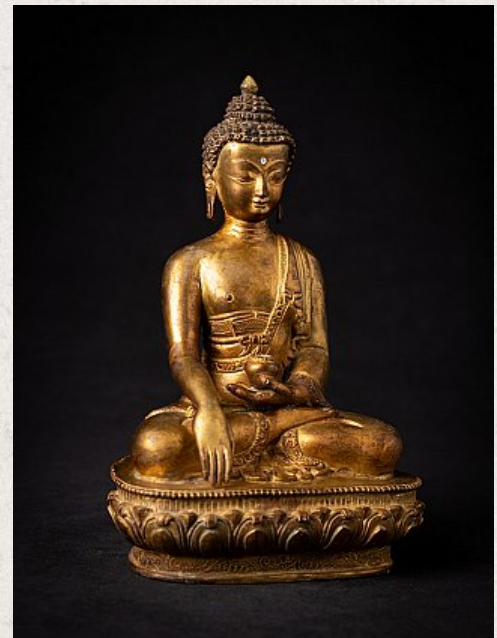

Old bronze Nepali Buddha statue

- Material : bronze
- 20,8 cm high
- 13,9 cm wide and 10,1 cm deep
- Fire gilded with 24 krt gold
- Bhumisparsha mudra
- Middle 20th century
- High quality !
- Originating from Nepal
- Nr: 3586-22

Asian art

Rielerweg 71-73

7416 ZB Deventer

The Netherlands

www.burmese-art.com

info@burmese-art.com

+31-6-22192241