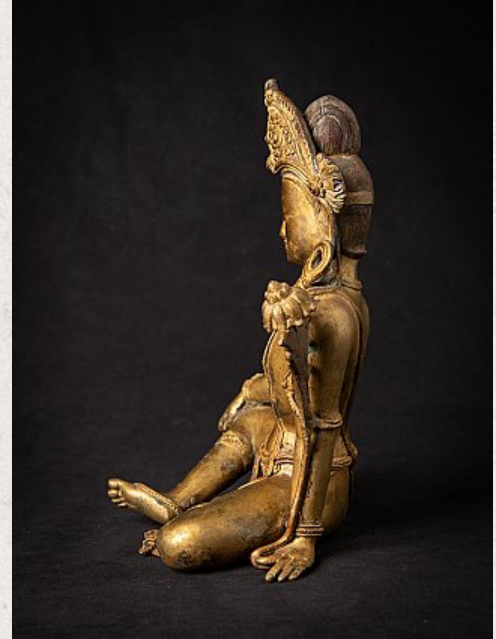

Old bronze Nepali Indra statue

- Material : bronze
- 26,8 cm high
- 20,5 cm wide and 15,6 cm deep
- Fire gilded with 24 krt. gold
- Middle 20th century
- With inlaid gem stones
- High quality !
- Originating from Nepal
- Nr: 3585-9

Asian art

Rielerweg 71-73

7416 ZB Deventer

The Netherlands

www.burmese-art.com

info@burmese-art.com

+31-6-22192241