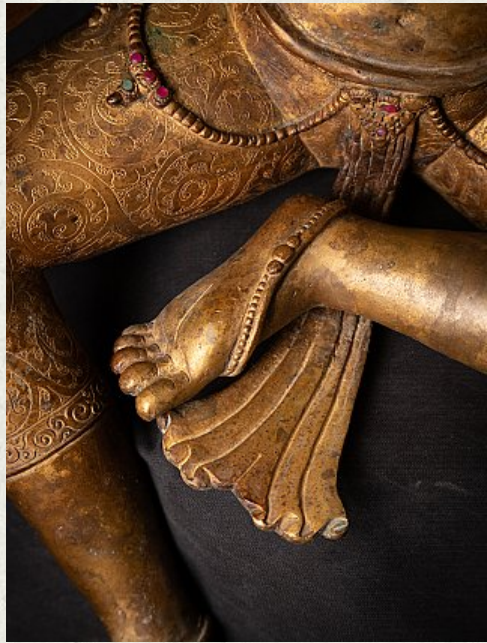

[See on website](#)