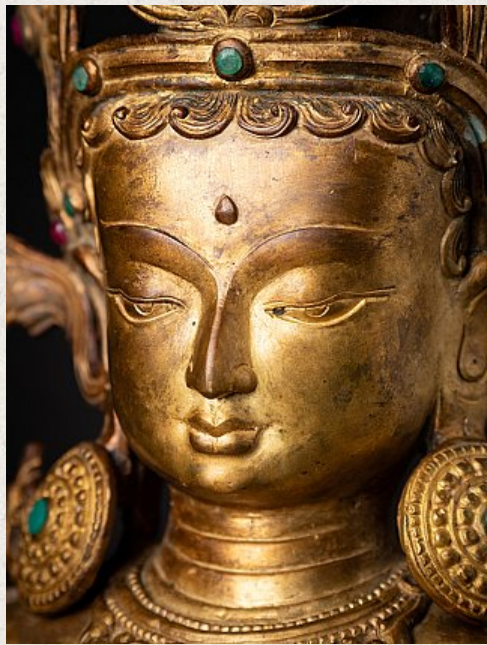

# High quality old bronze Nepali Bodhisattva statue

Asian art

Rielerweg 71-73

7416 ZB Deventer

The Netherlands

[www.burmese-art.com](http://www.burmese-art.com)

[info@burmese-art.com](mailto:info@burmese-art.com)

+31-6-22192241

- Material : bronze
- 45,5 cm high
- 29 cm wide and 21,7 cm deep
- Fire gilded with 24 krt. gold
- Dharmachakra mudra
- Middle 20th century
- With inlayed gem stones (Emerald & Ruby)
- High quality !
- Originating from Nepal
- Nr: 3585-37
- Price : 4,500 euro