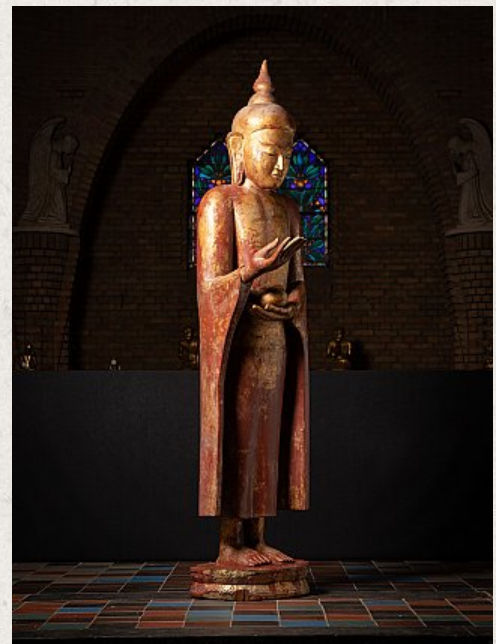

Very special large antique Burmese Buddha statue

- Material : wood
- 205 cm high
- 50 cm wide and 38,5 cm deep (at the base)
- Gilded with 24 krt. gold
- Mon style
- Late 17th / early 18th century
- Original wooden Buddha statues in this size, age and quality are very special !
- Originating from Burma
- Nr: 3580-2
- Price : 18,000 euro

Asian art

Rielerweg 71-73

7416 ZB Deventer

The Netherlands

www.burmese-art.com

info@burmese-art.com

+31-6-22192241