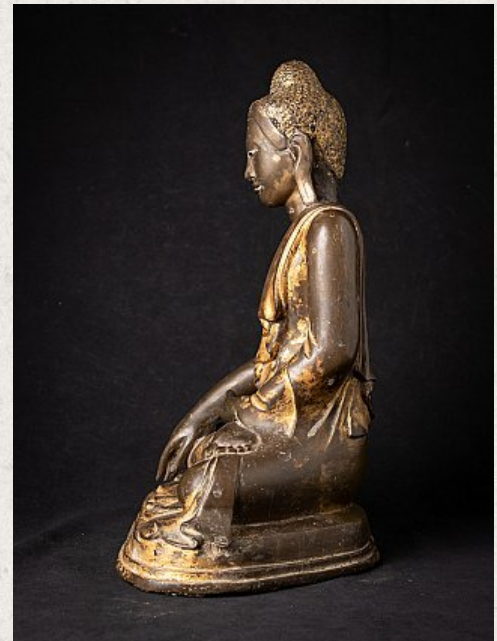

Antique bronze Mandalay Buddha statue

- Material : bronze
- 41 cm high
- 29,8 cm wide and 20,7 cm deep
- With traces of 24 krt. gilding
- Mandalay style
- Bhumisparsha mudra
- 19th century
- With inlayed eyes
- Originating from Burma
- Nr: 3577-3

Asian art

Rielerweg 71-73

7416 ZB Deventer

The Netherlands

www.burmese-art.com

info@burmese-art.com

+31-6-22192241