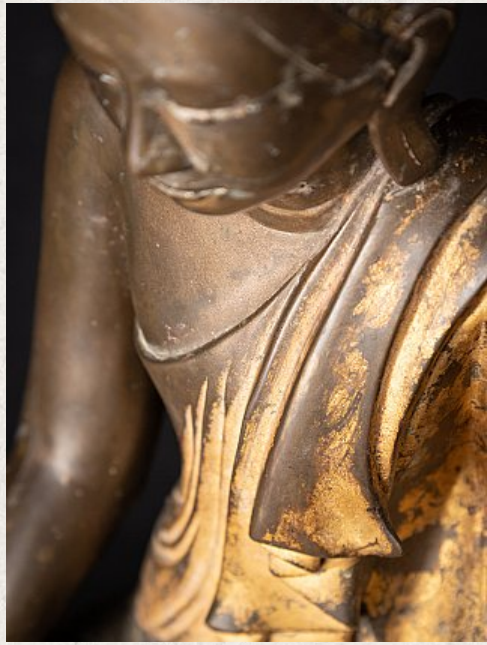

[See on website](#)