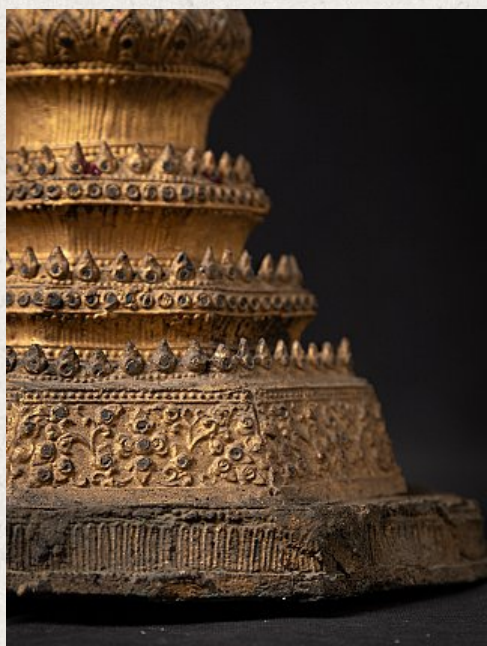

[See on website](#)