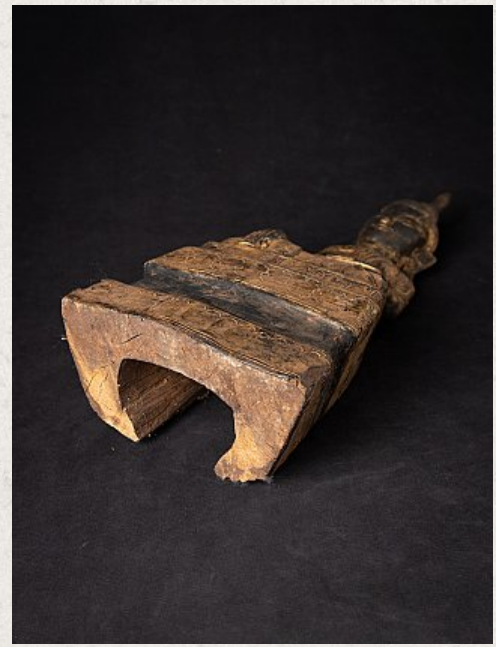

See on
website