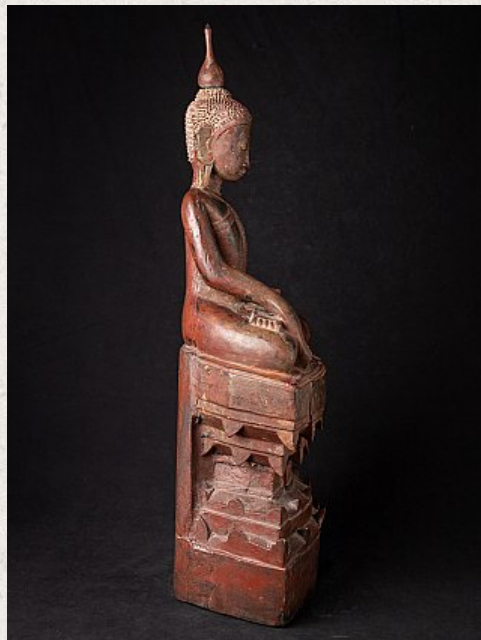

Antique wooden Burmese Shan Buddha

- Material : wood
- 75,5 cm high
- 28 cm wide and 18 cm deep
- With traces of 24 krt. gilding
- Shan (Tai Yai) style
- Bhumisparsha mudra
- Late 18th / early 19th century
- Originating from Burma
- Nr: 3540-4
- Price : 1,550 euro

Asian art

Rielerweg 71-73

7416 ZB Deventer

The Netherlands

www.burmese-art.com

info@burmese-art.com

+31-6-22192241