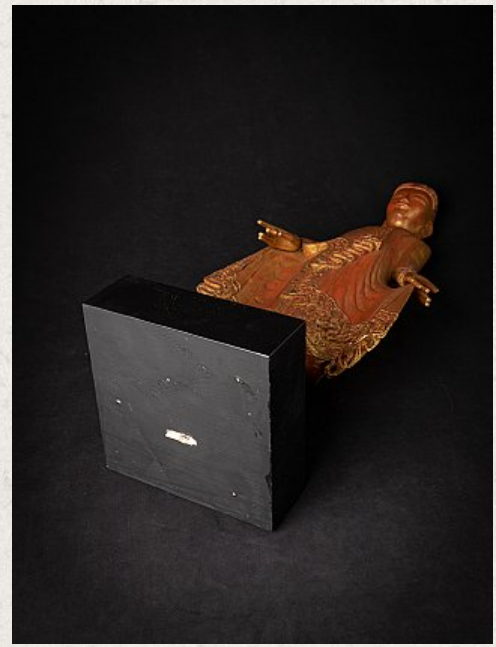

See on
website