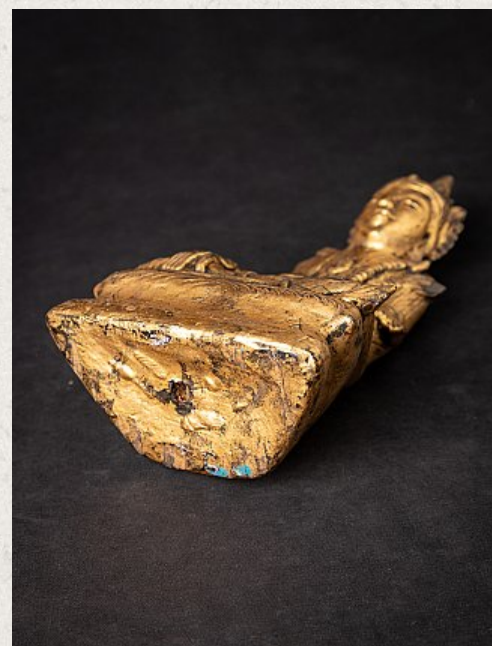

[See on website](#)