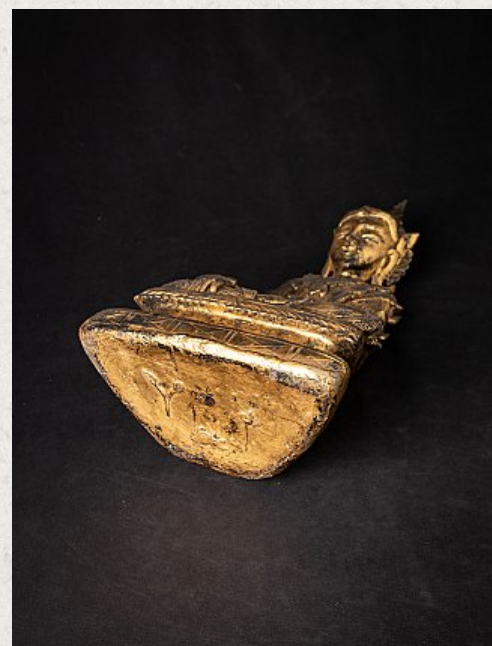

[See on website](#)