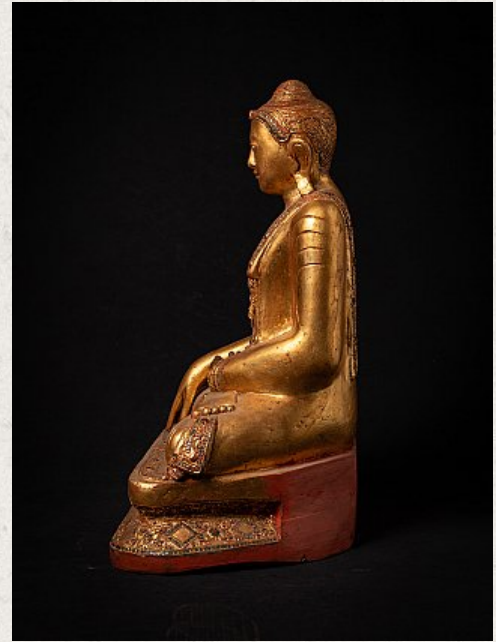

Old Burmese Mandalay Buddha statue

- Material : wood
- 66 cm high
- 46 cm wide and 33,5 cm deep
- Gilded with 24 krt. gold
- Mandalay style
- Bhumisparsha mudra
- Early 20th century
- With inlayed eyes
- Originating from Burma
- Nr: 3525-8
- Price : 1,850 euro

Asian art

Rielerweg 71-73

7416 ZB Deventer

The Netherlands

www.burmese-art.com

info@burmese-art.com

+31-6-22192241