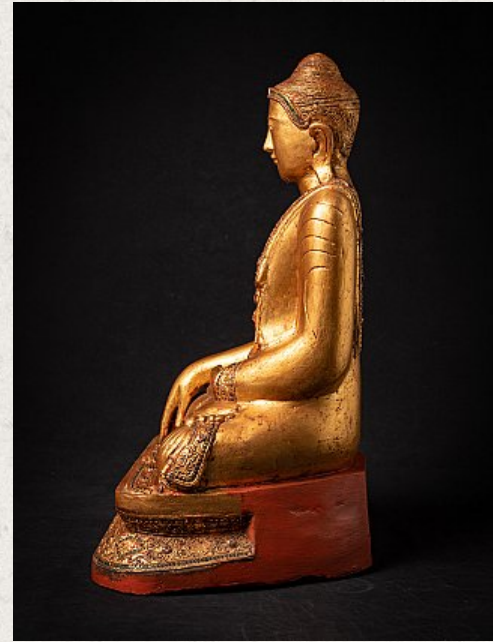

Old Burmese Mandalay Buddha statue

- Material : wood
- 67 cm high
- 46 cm wide and 35,5 cm deep
- Gilded with 24 krt. gold
- Mandalay style
- Bhumisparsha mudra
- Early 20th century
- With inlayed eyes
- Originating from Burma
- Nr: 3525-4
- Price : 1,850 euro

Asian art

Rielerweg 71-73

7416 ZB Deventer

The Netherlands

www.burmese-art.com

info@burmese-art.com

+31-6-22192241