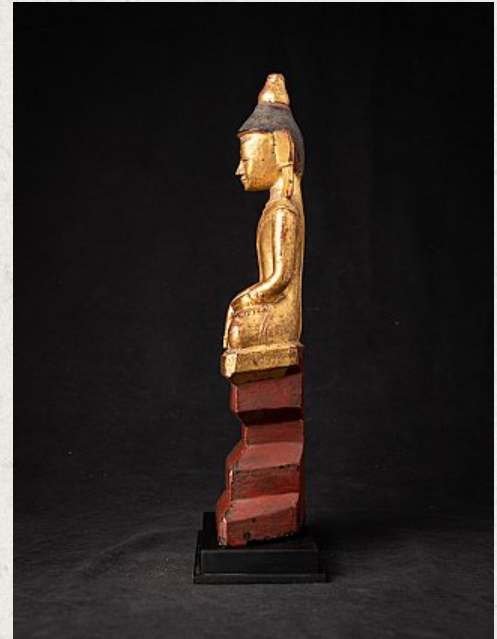

Antique Burmese Shan Buddha statue

- Material : wood
- 38,3 cm high
- 15,8 cm wide and 9,3 cm deep
- Gilded with 24 krt. gold
- Shan (Tai Yai) style
- Bhumisparsha mudra
- Late 18th / early 19th century
- With Burmese inscriptions
- Originating from Burma
- Nr: 3520-37

Asian art

Rielerweg 71-73

7416 ZB Deventer

The Netherlands

www.burmese-art.com

info@burmese-art.com

+31-6-22192241