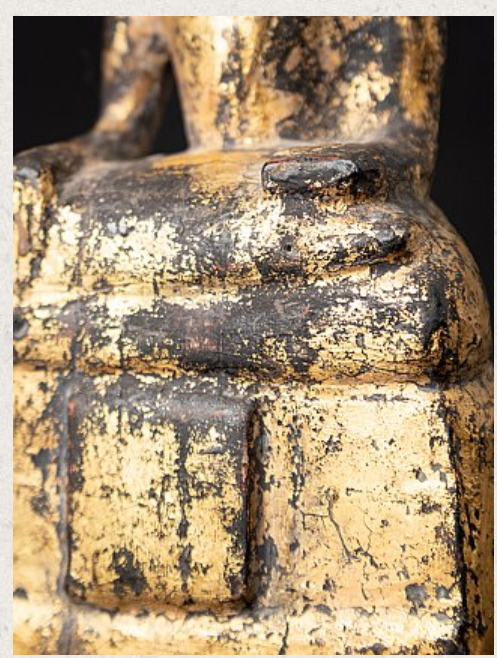

See on
website