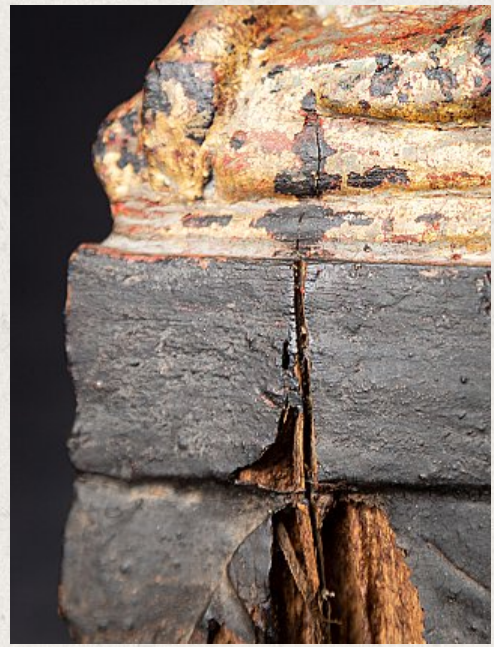

[See on website](#)