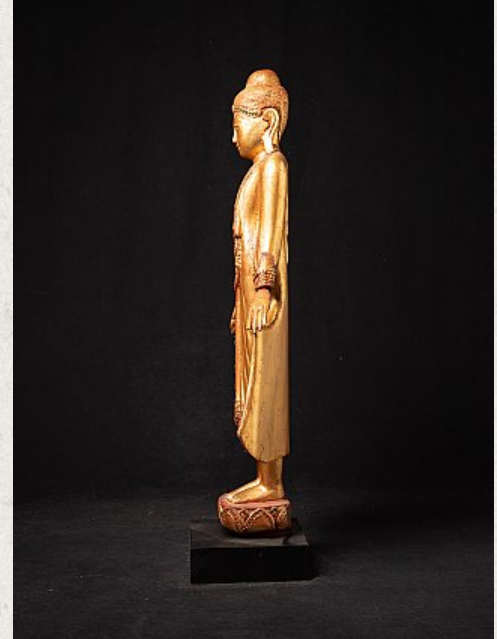

Antique wooden Mandalay Buddha statue

- Material : wood
- 90,5 cm high
- 35,5 cm wide and 20,7 cm deep
- Gilded with 24 krt. gold
- Mandalay style
- Late 19th / early 20th century
- With inlayed eyes
- Originating from Burma
- Nr: 3517-9

Asian art

Rielerweg 71-73

7416 ZB Deventer

The Netherlands

www.burmese-art.com

info@burmese-art.com

+31-6-22192241