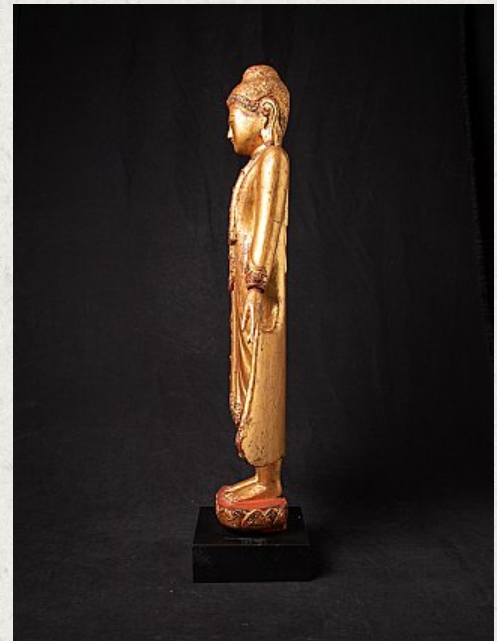

Antique Burmese Mandalay Buddha

- Material : wood
- 89 cm high
- 36,5 cm wide and 20 cm deep
- Gilded with 24 krt. gold
- Mandalay style
- Early 20th century
- With inlayed eyes
- A beautiful original Buddha for a good price !
- Originating from Burma
- Nr: 3517-4

Asian art

Rielerweg 71-73

7416 ZB Deventer

The Netherlands

www.burmese-art.com

info@burmese-art.com

+31-6-22192241