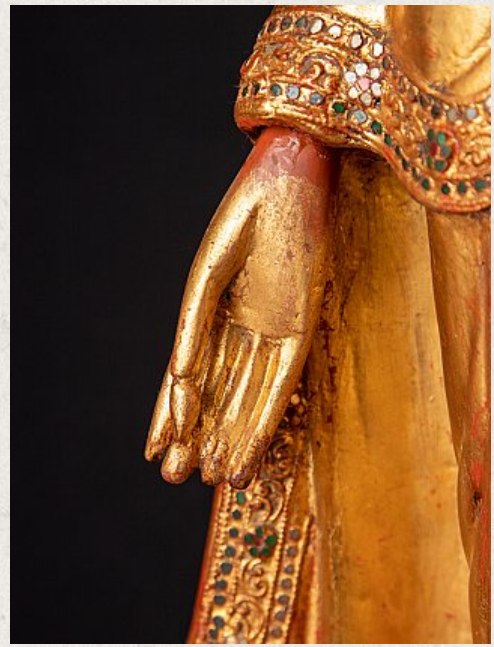

[See on website](#)