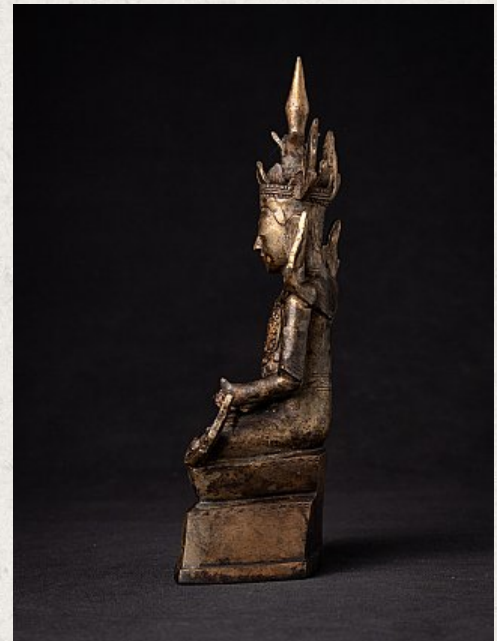

Antique crowned Burmese Shan Buddha statue

- Material : bronze
- 19,5 cm high
- 8,7 cm wide and 5,9 cm deep
- With light traces of 24 krt. gilding
- Shan (Tai Yai) style
- Bhumisparsha mudra
- 18th century
- A very beautiful piece !
- Originating from Burma
- Nr: 3512-1

Asian art

Rielerweg 71-73

7416 ZB Deventer

The Netherlands

www.burmese-art.com

info@burmese-art.com

+31-6-22192241