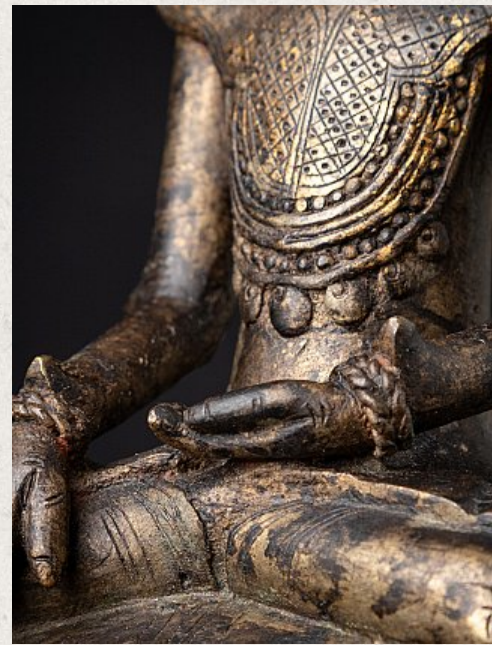

See on
website