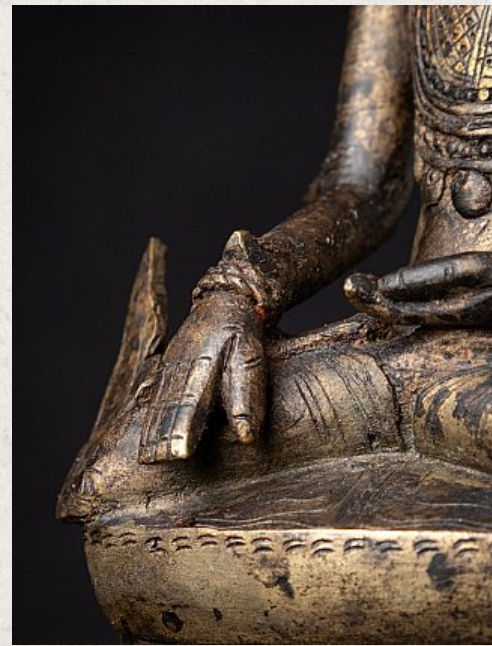

See on
website