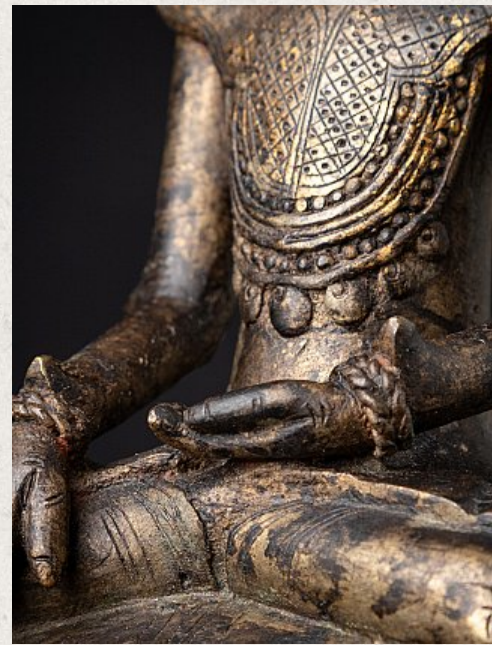

[See on website](#)