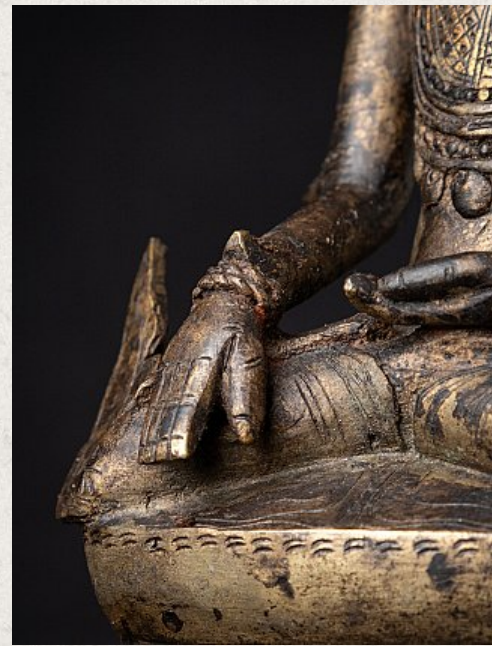

[See on website](#)