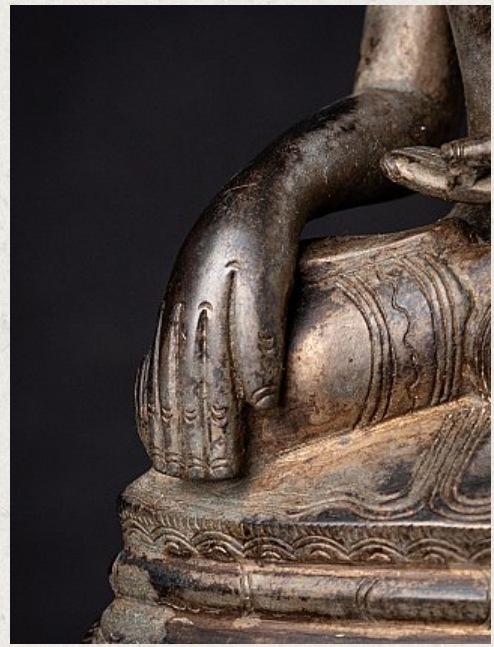

[See on website](#)