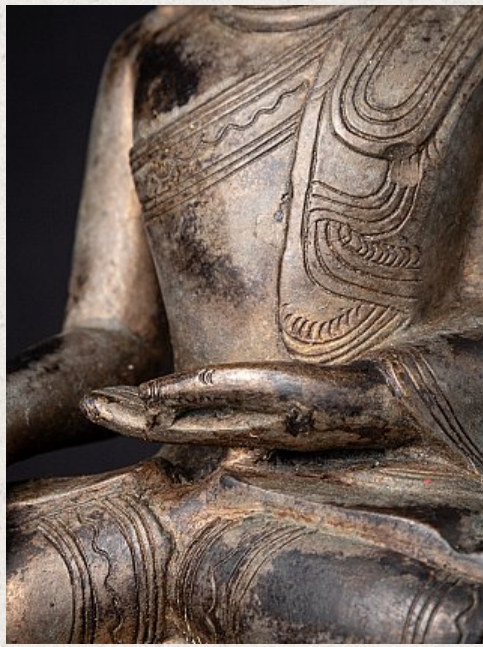

[See on website](#)