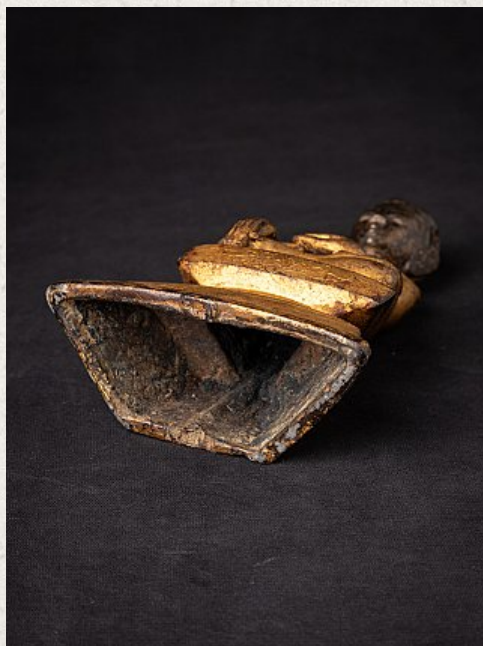

See on
website