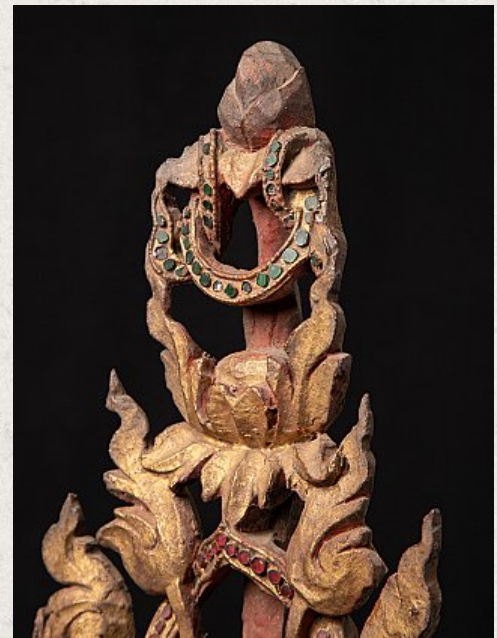

Antique wooden Burmese temple panel

- Material : wood
- 89 cm high
- 61,5 cm wide and 11,7 cm deep
- Gilded with 24 krt. gold
- Shan (Tai Yai) style
- 19th century
- Originating from Burma
- Nr: 3494
- Price : 1,450 euro

Asian art

Rielerweg 71-73

7416 ZB Deventer

The Netherlands

www.burmese-art.com

info@burmese-art.com

+31-6-22192241