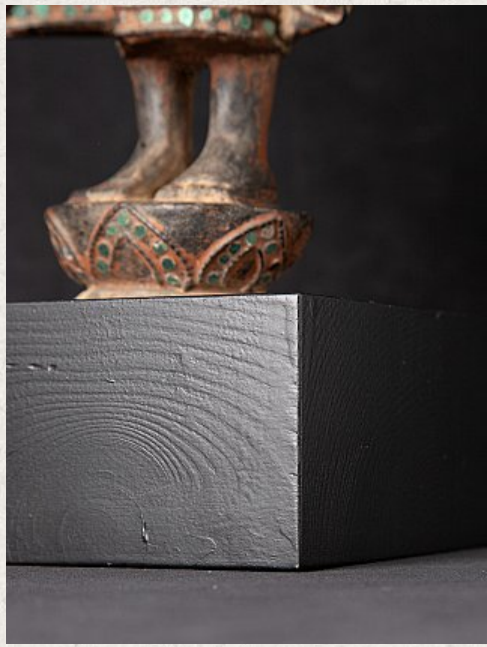

[See on website](#)