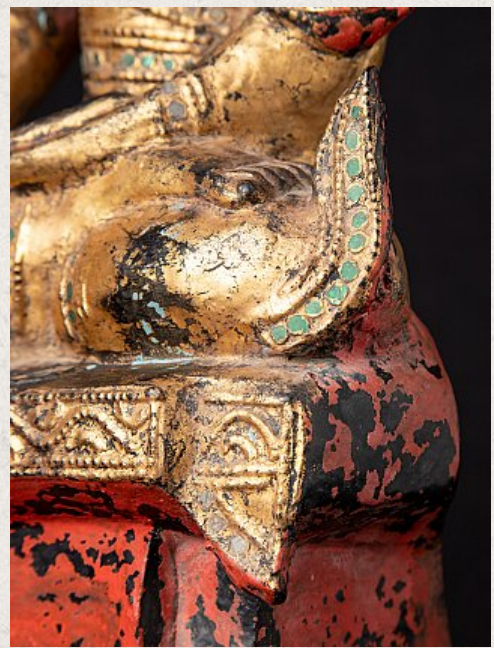

See on website