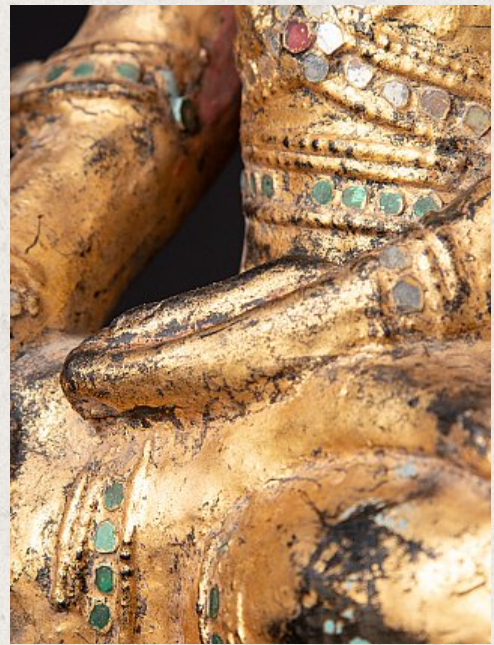

See on website